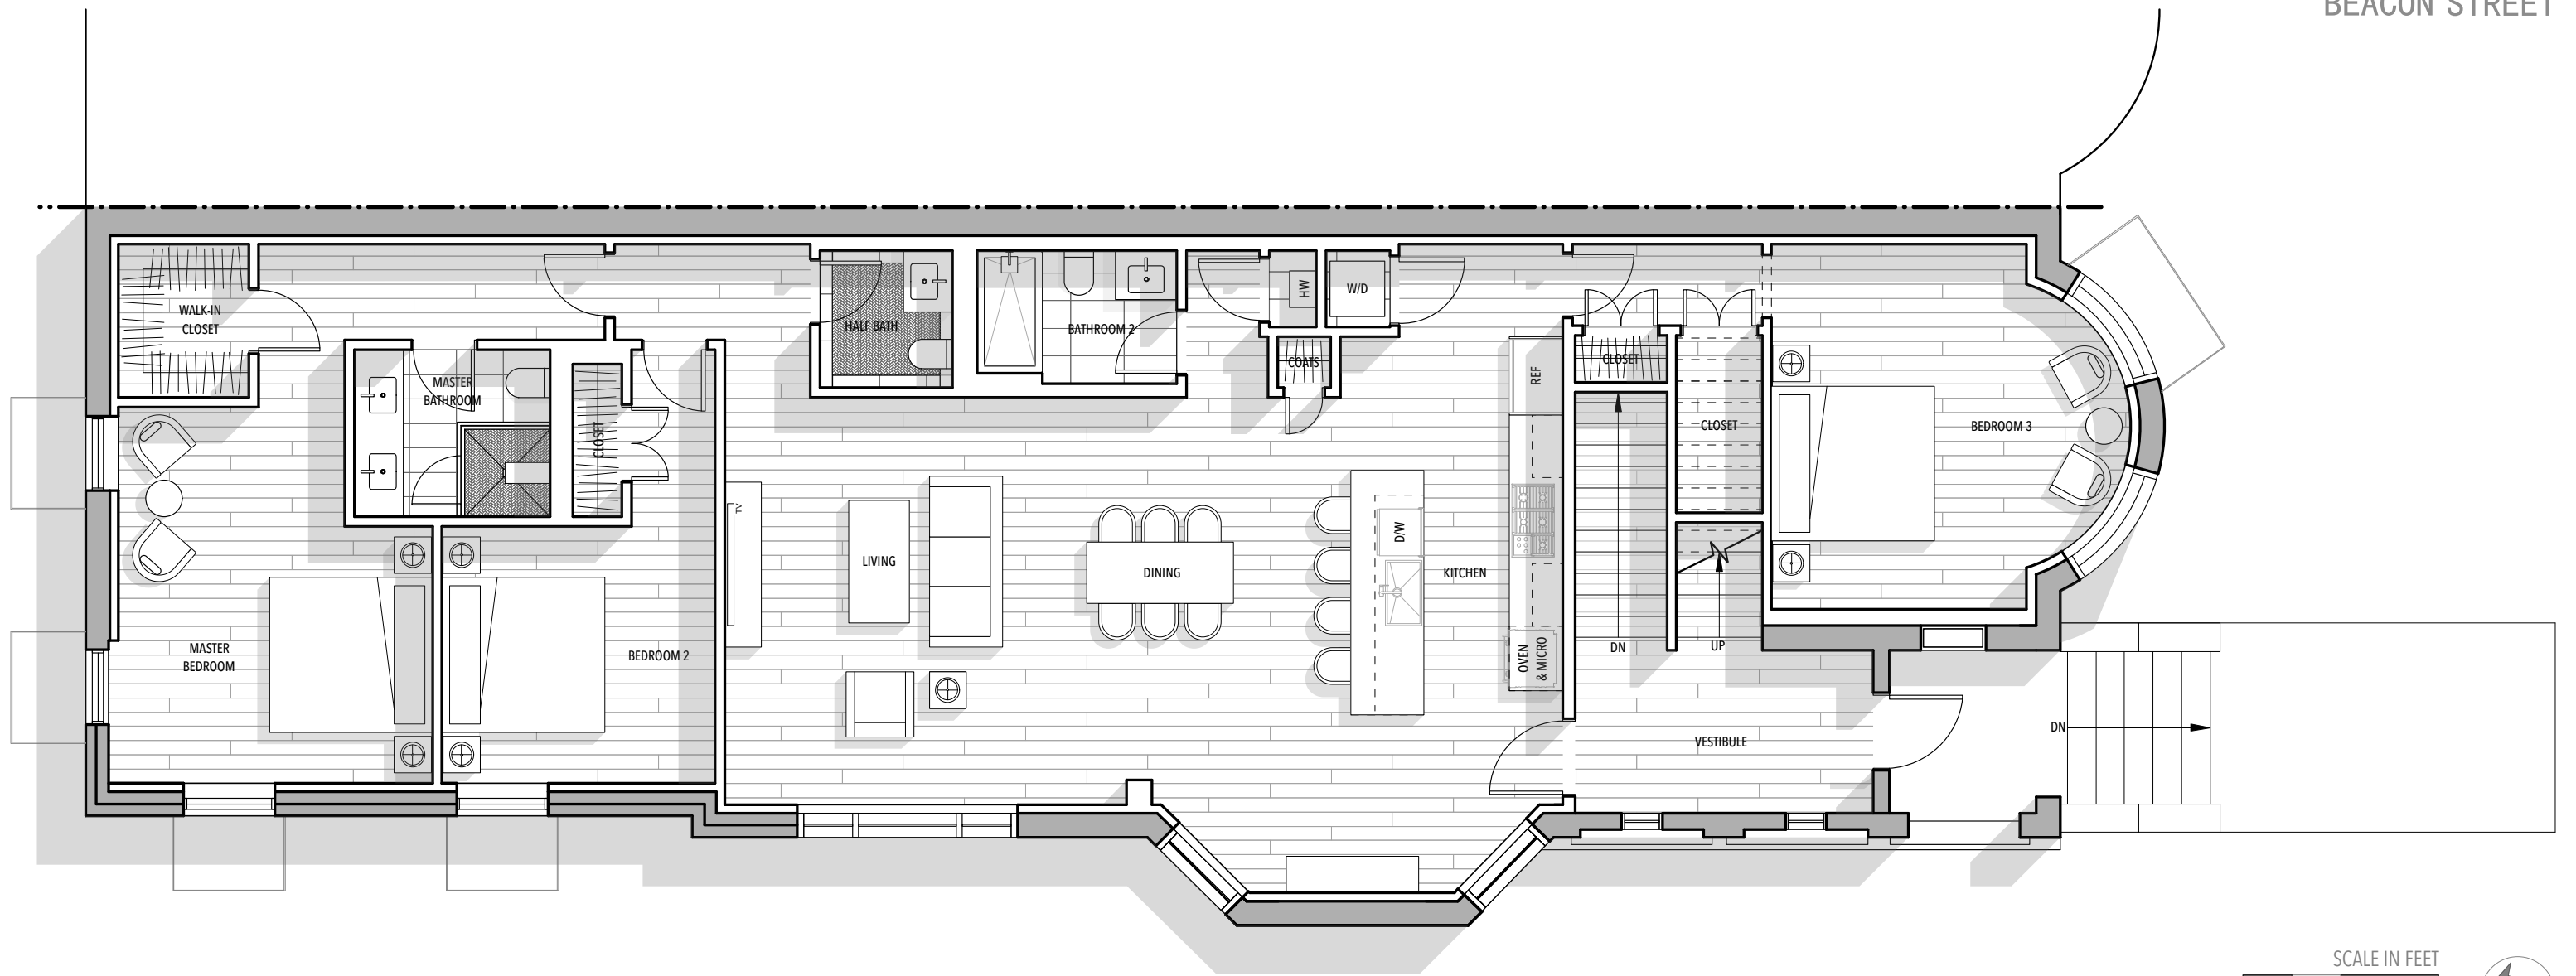

RESIDENCE ONE

GARDEN LEVEL
3 BED - 2.5 BATH
1,861 SF

1762
RESIDENCES

BEACON STREET

RESIDENCE TWO

FIRST FLOOR

3 BED - 2.5 BATH

1,817 SF

1762
RESIDENCES

BEACON STREET

RESIDENCE THREE

SECOND FLOOR
3 BED - 2.5 BATH
1,942 SF

1762
RESIDENCES

BEACON STREET

PENTHOUSE

THIRD FLOOR

3 BED - 2.5 BATH

1,987 SF + 318 SF DECK

1762
RESIDENCES

BEACON STREET

PENTHOUSE

THIRD FLOOR

3 BED - 2.5 BATH

1,987 SF + 318 SF DECK