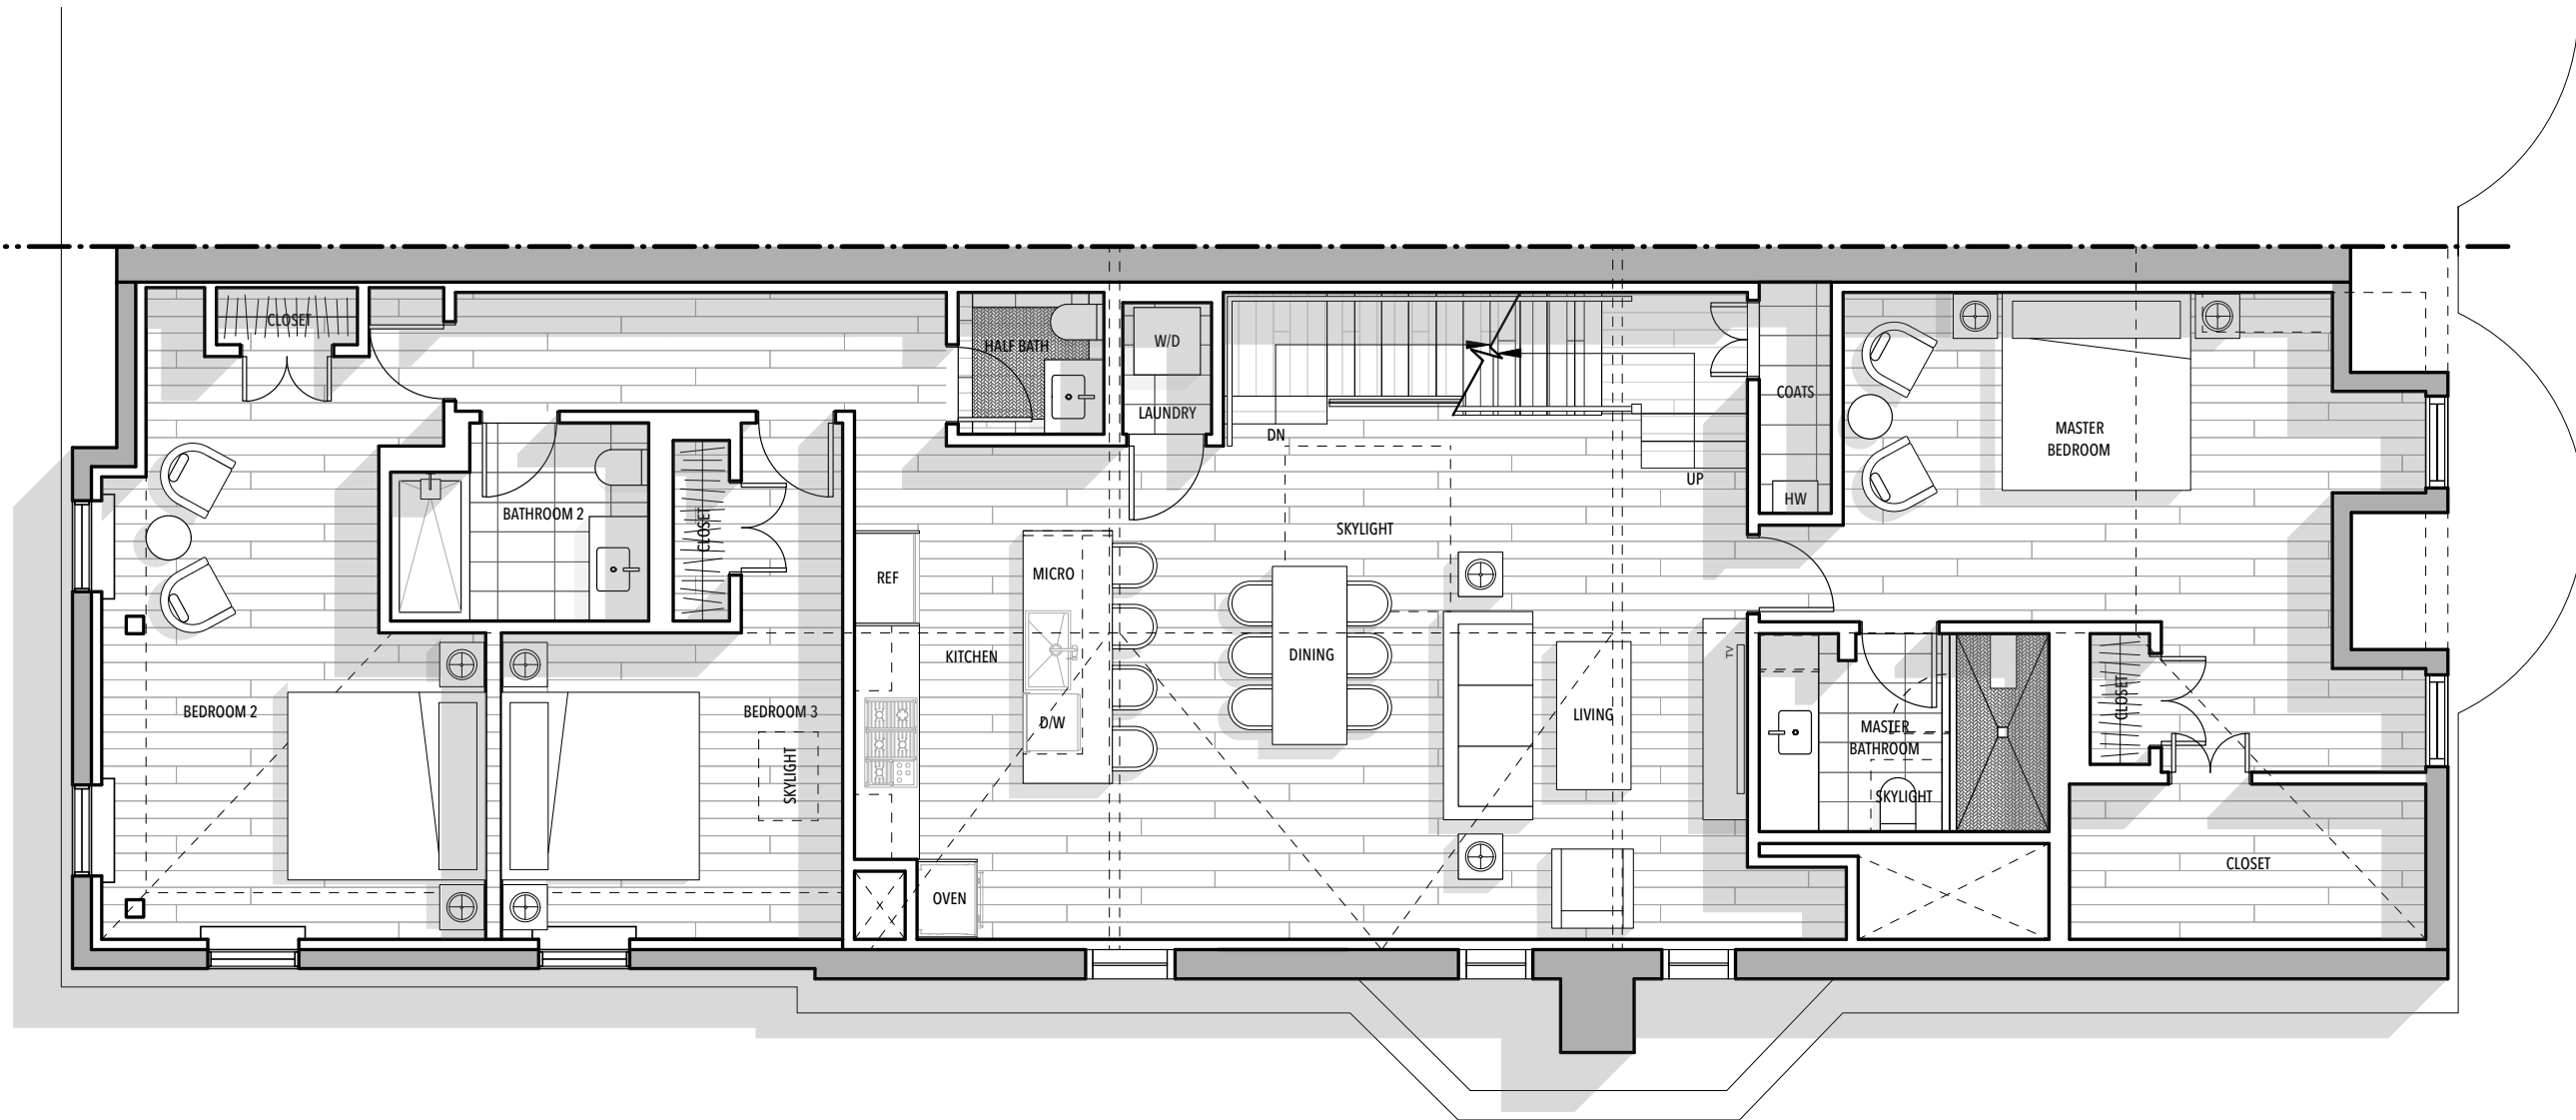

RESIDENCE ONE

GARDEN LEVEL
3 BED - 2.5 BATH
1,861 SF

1762
RESIDENCES

BEACON STREET

RESIDENCE TWO

FIRST FLOOR

3 BED - 2.5 BATH

1,817 SF

1762
RESIDENCES

BEACON STREET

RESIDENCE THREE

SECOND FLOOR
3 BED - 2.5 BATH
1,942 SF

1762
RESIDENCES

BEACON STREET

PENTHOUSE

THIRD FLOOR

3 BED - 2.5 BATH

1,987 SF + 318 SF DECK

1762
RESIDENCES

BEACON STREET

PENTHOUSE

THIRD FLOOR

3 BED - 2.5 BATH

1,987 SF + 318 SF DECK