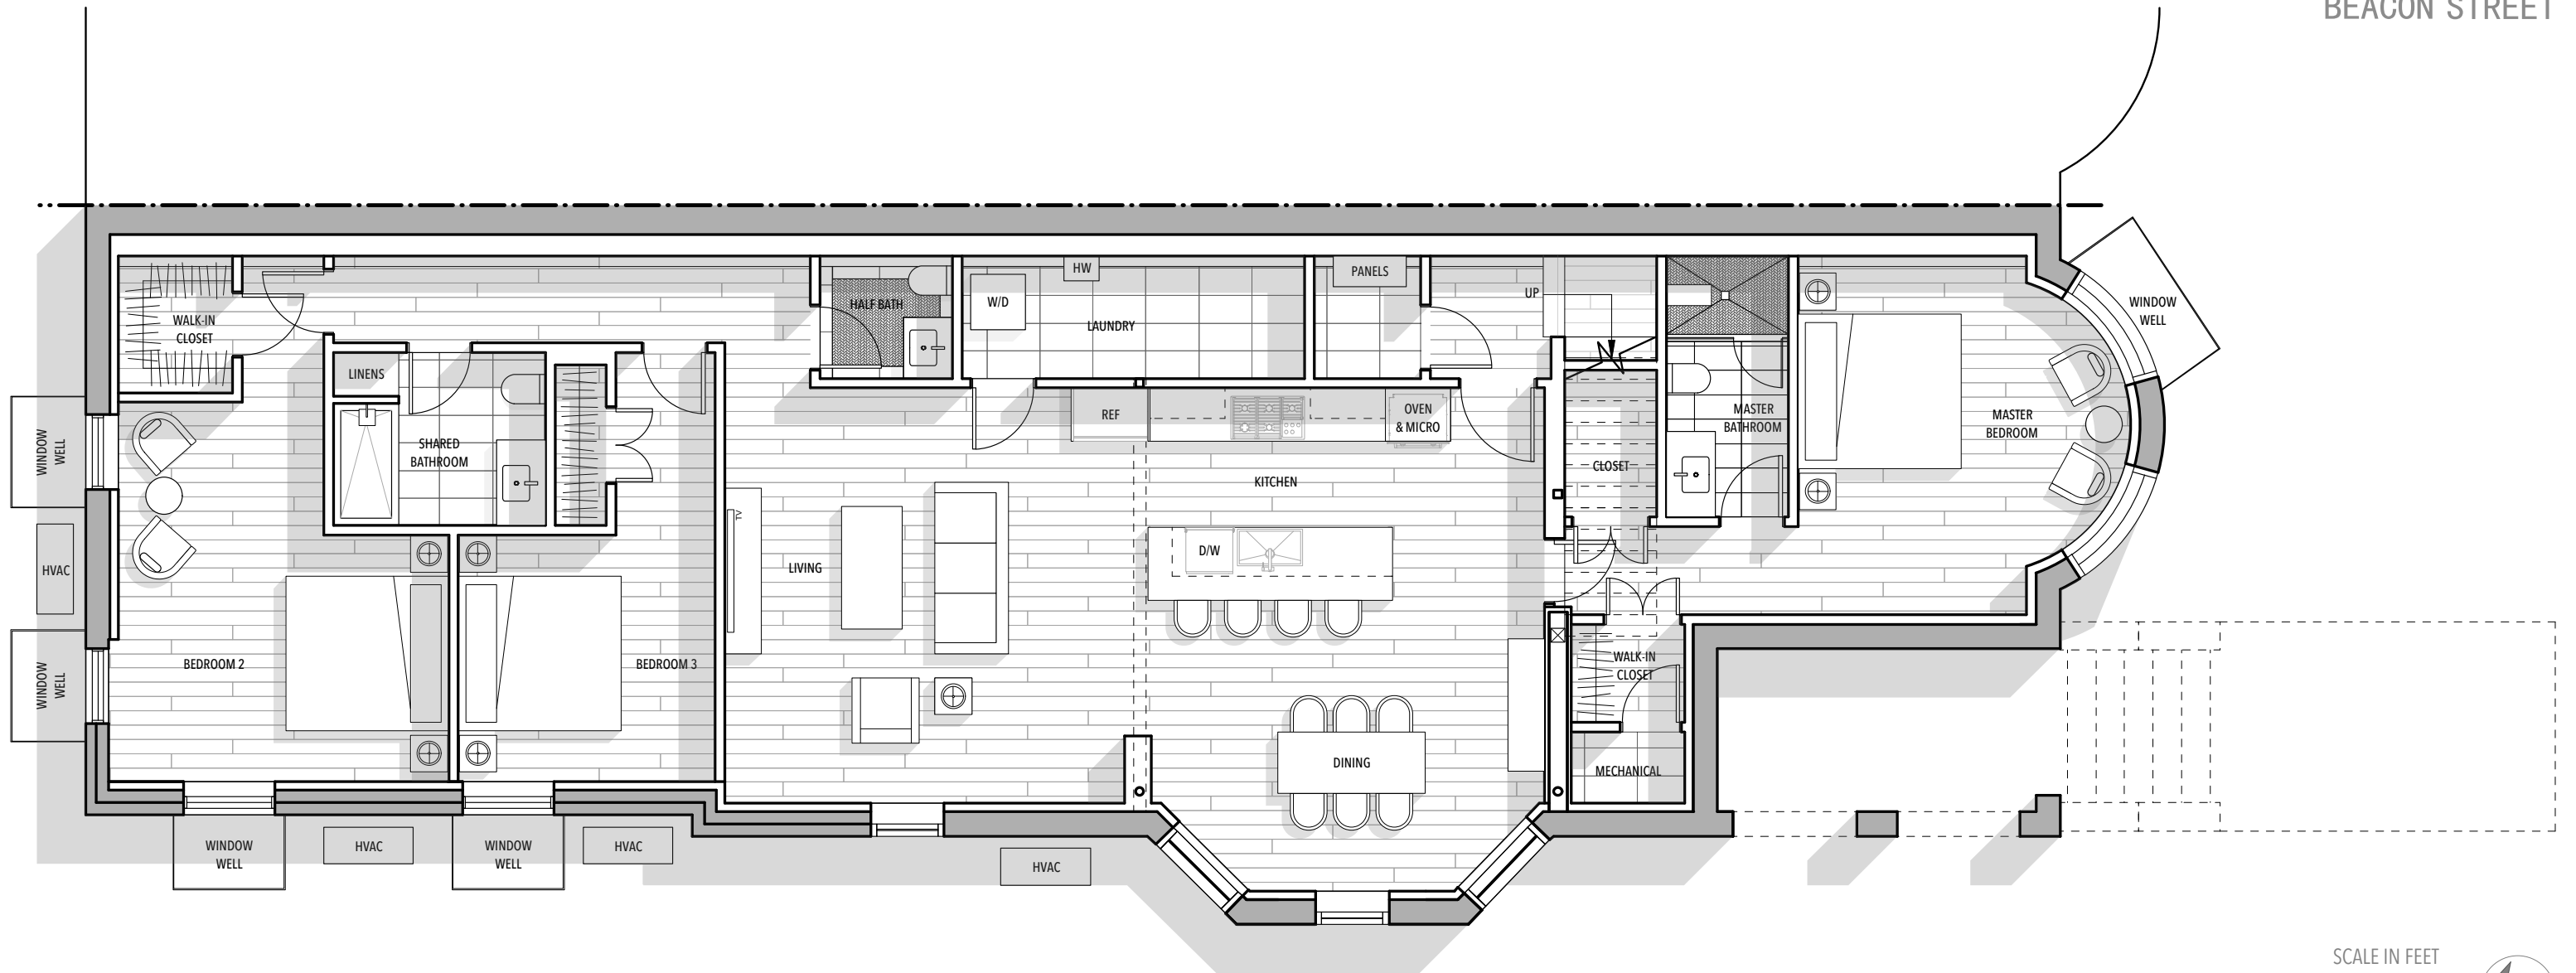

RESIDENCE ONE

GARDEN LEVEL
3 BED - 2.5 BATH
1,861 SF

1762
RESIDENCES

BEACON STREET

RESIDENCE TWO

FIRST FLOOR

3 BED - 2.5 BATH

1,817 SF

1762
RESIDENCES

BEACON STREET

RESIDENCE THREE

SECOND FLOOR
3 BED - 2.5 BATH
1,942 SF

1762
RESIDENCES

BEACON STREET

PENTHOUSE

THIRD FLOOR

3 BED - 2.5 BATH

1,987 SF + 318 SF DECK

1762
RESIDENCES

BEACON STREET

PENTHOUSE

THIRD FLOOR

3 BED - 2.5 BATH

1,987 SF + 318 SF DECK