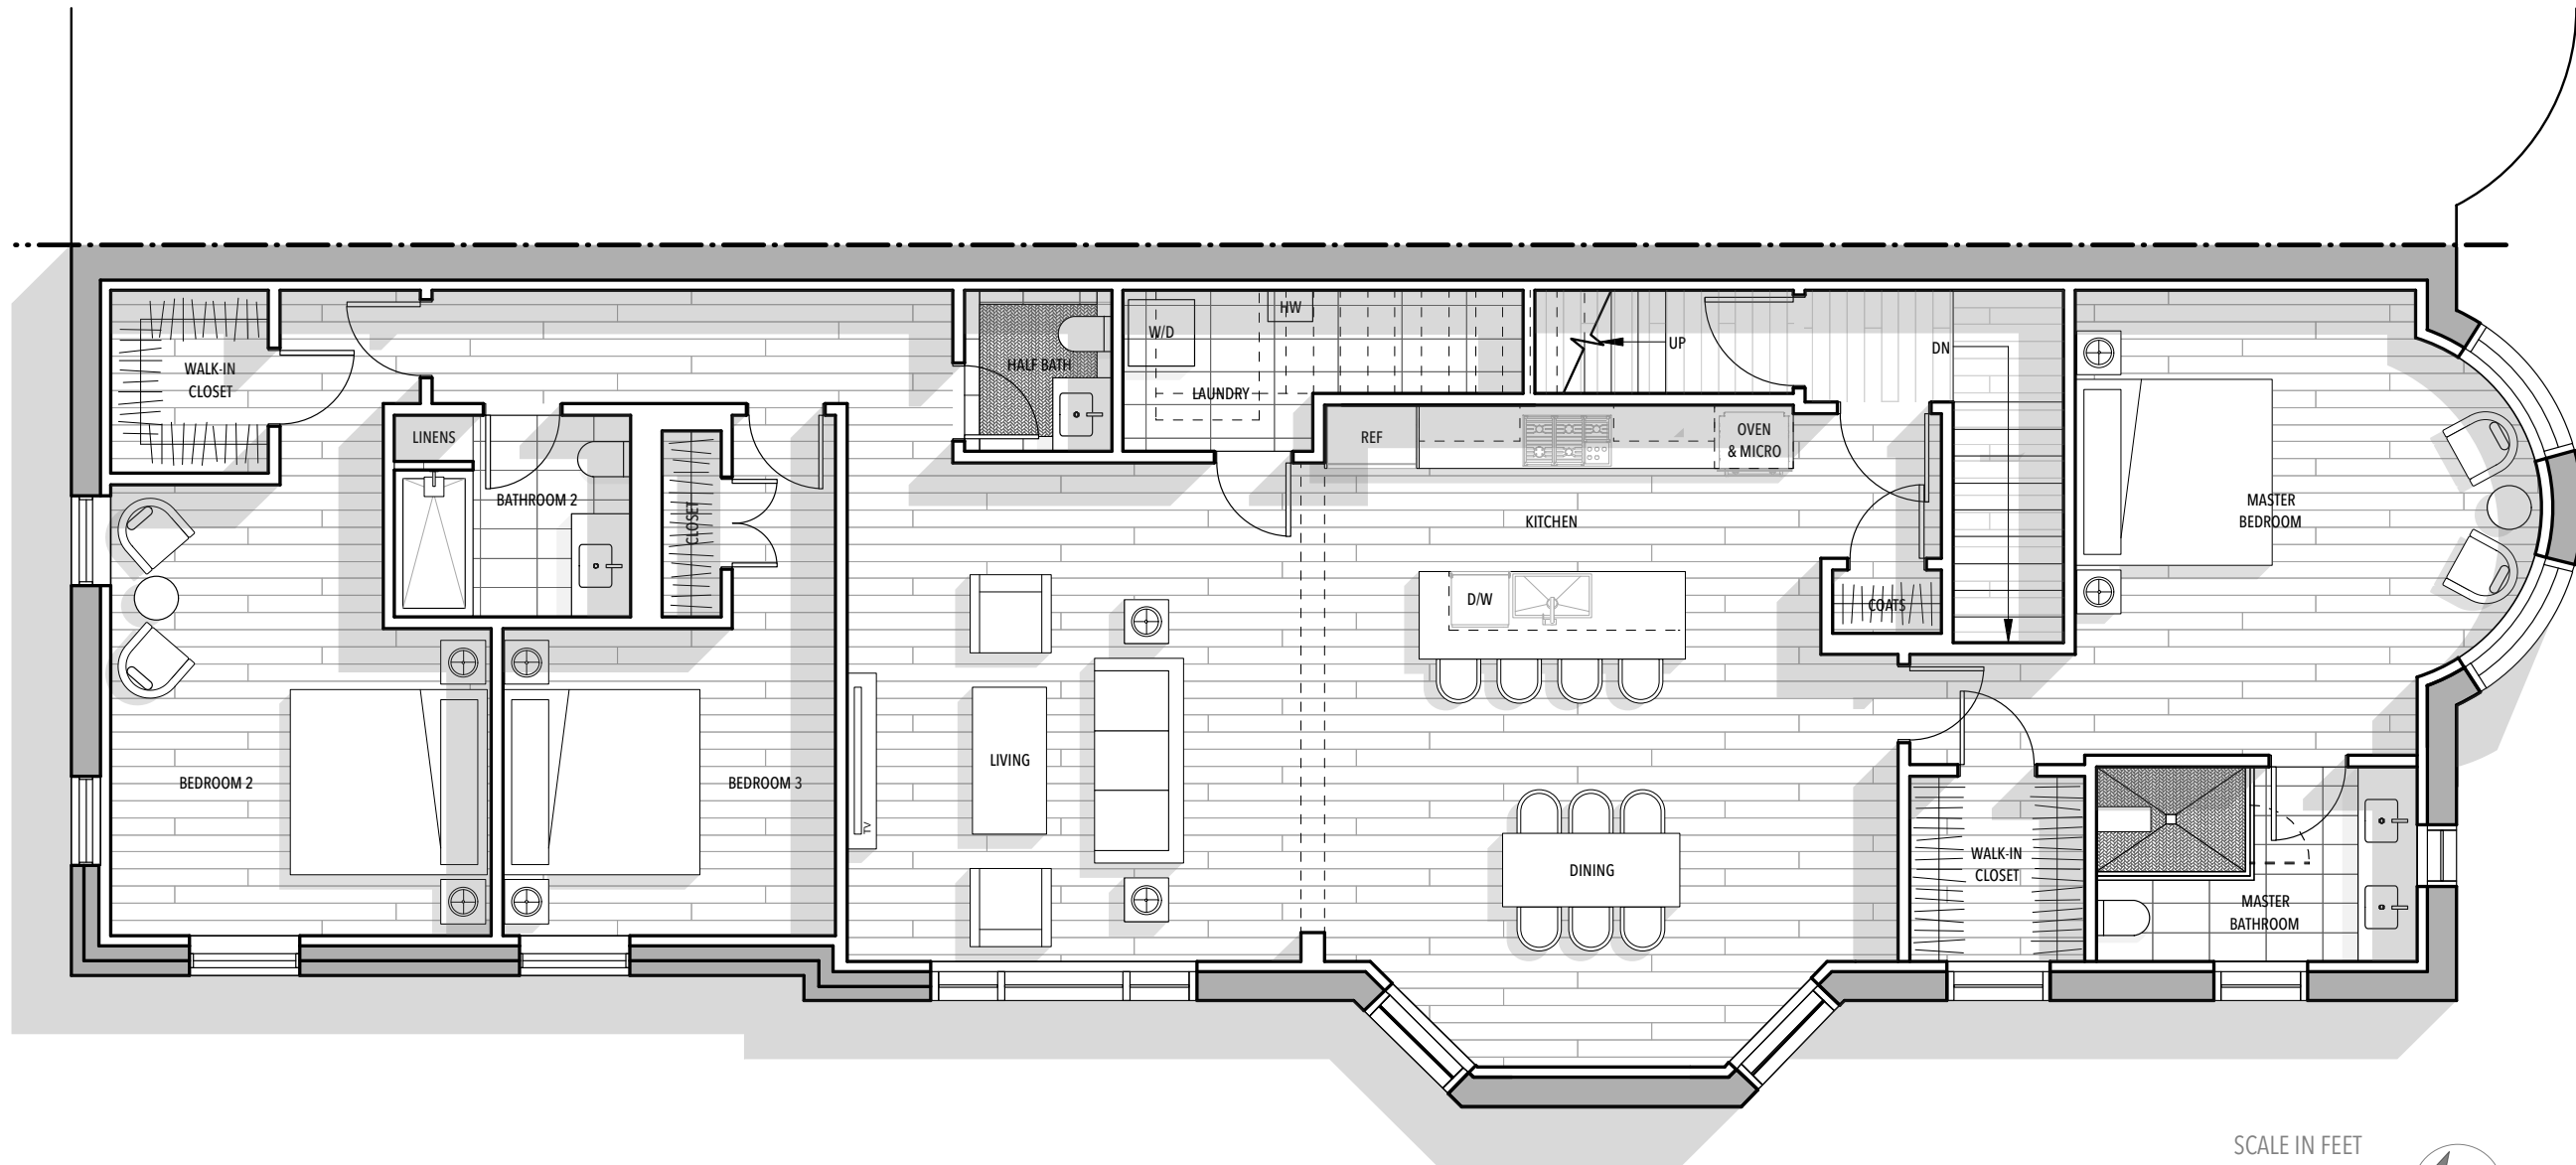

RESIDENCE ONE

GARDEN LEVEL
3 BED - 2.5 BATH
1,861 SF

1762
RESIDENCES

BEACON STREET

RESIDENCE TWO

FIRST FLOOR

3 BED - 2.5 BATH

1,817 SF

1762
RESIDENCES

BEACON STREET

RESIDENCE THREE

SECOND FLOOR
3 BED - 2.5 BATH
1,942 SF

1762
RESIDENCES

BEACON STREET

PENTHOUSE

THIRD FLOOR

3 BED - 2.5 BATH

1,987 SF + 318 SF DECK

1762
RESIDENCES

BEACON STREET

PENTHOUSE

THIRD FLOOR

3 BED - 2.5 BATH

1,987 SF + 318 SF DECK